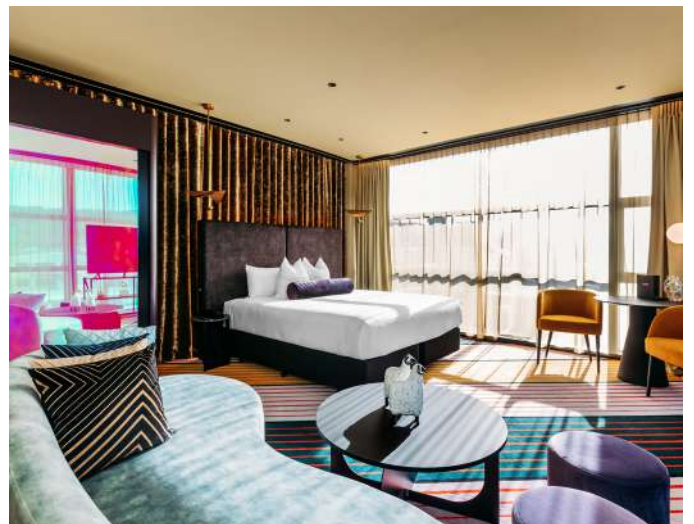

AN ENCLAVE OF ECLECTIC LUXURY

Our Rooms

Blending heritage elegance with contemporary artistry, each room at Naumi Hotel Wellington features unique accents by New Zealand artists, paired with modern amenities and advanced technology. Every detail has been thoughtfully curated to provide a sanctuary of comfort and luxury.

Oasis King

14 rooms

The Oasis King offers an intimate yet spacious retreat, featuring grand windows that flood the room with natural light and eclectic design accents that captivate the senses. Plush bedding, complimentary high-speed Wi-Fi, and ample space enhance the luxurious atmosphere, making it the ultimate urban escape.

Habitat Queen Twin

24 rooms

Perfect for small groups or families, the Habitat Twin features two Queen beds and spacious interiors filled with natural light from floor-to-ceiling windows. Bold and refined design elements harmonise with premium furnishings to create a welcoming space for up to four guests. Equipped with state-of-the-art amenities, it provides everything needed for a comfortable and stylish stay.

Blush King

8 rooms

Step into the sophistication of the Blush King room, where every detail has been meticulously curated to create a warm and inviting space. With floor-to-ceiling windows and opulent touches, this room exudes elegance while offering the comforts of home. Essentials are thoughtfully provided, complemented by complimentary Wi-Fi, and plush bedding. Accessible rooms are available on request.