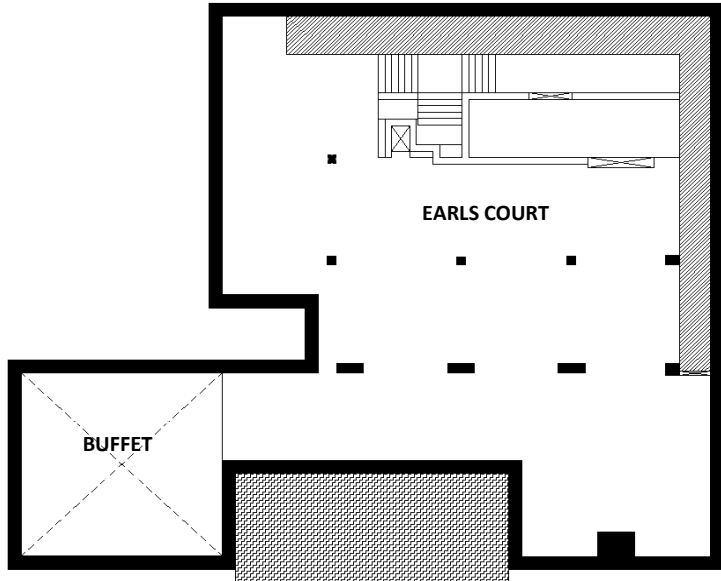

CINNAMON LAKESIDE - EARLS COURT

EARLS COURT SIZES: 17.8 X 13.2

ROOM NAME	ROOM DIMENSIONS LENGTH X WIDTH (m)	AREA SQM	BANQUET	RECEPTION	THEATER	CLASSROOM	CONFERENCE	U-SHAPE	TRADE SHOW
SEATING CAPACITY (PRE-COVID)									
EARLS COURT	17.8 X 13.2	211	200	200	200	100	200	50	—
NOTE* ASSUMED BASED ON 1M DISTANCING BETWEEN OCCUPANTS									
EARLS COURT	17.8 X 13.2	211	120	124	127	114	120	40	—